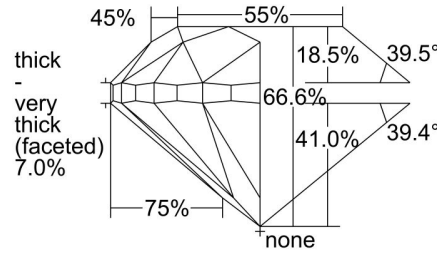

**GIA NATURAL DIAMOND GRADING REPORT**

November 09, 2021  
 GIA Report Number ..... 1408874309  
 Shape and Cutting Style ..... Round Brilliant  
 Measurements ..... 6.05 - 6.13 x 4.06 mm

**GRADING RESULTS**

Carat Weight ..... 1.00 carat  
 Color Grade ..... K  
 Clarity Grade ..... SI2  
 Cut Grade ..... Good

**ADDITIONAL GRADING INFORMATION**

Polish ..... Excellent  
 Symmetry ..... Good  
 Fluorescence ..... None  
 Inscription(s): GIA 1408874309

**Comments:** Pinpoints are not shown. Surface graining is not shown.

**PROPORTIONS**

Profile to actual proportions

**CLARITY CHARACTERISTICS**

**KEY TO SYMBOLS\***

- Feather
- Crystal
- Needle
- Indented Natural
- Cloud
- Natural

\* Red symbols denote internal characteristics (inclusions). Green or black symbols denote external characteristics (blemishes). Diagram is an approximate representation of the diamond, and symbols shown indicate type, position, and approximate size of clarity characteristics. All clarity characteristics may not be shown. Details of finish are not shown.