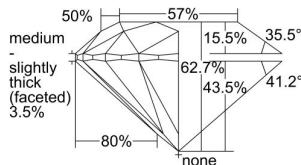

GIA®

FACSIMILE

GIA REPORT 1409054036

Verify this report at GIA.edu

GIA NATURAL DIAMOND DOSSIER®

September 16, 2021
GIA Report Number 1409054036
Shape and Cutting Style ..... Round Brilliant
Measurements ..... 3.79 - 3.82 x 2.39 mm

GRADING RESULTS

Carat Weight ..... 0.21 carat
Color Grade ..... E
Clarity Grade VS1
Cut Grade ..... Excellent

ADDITIONAL GRADING INFORMATION

Polish ..... Excellent
Symmetry ..... Excellent
Fluorescence ..... None
Clarity Characteristics ..... Crystal, Pinpoint
Inscription(s): GIA 1409054036

PROPORTIONS

Profile to actual proportions

GRADING SCALES

GIA COLOR SCALE	GIA CLARITY SCALE	GIA CUT SCALE	
D	FLAWLESS	EXCELLENT	
E	INTERNALLY FLAWLESS		
F		VVS₁	VERY GOOD
G	VVS₂		
H	VS₁	GOOD	
I	VS₂		
J	SI₁	FAIR	
K	SI₂		
L	I₁	POOR	
M	I₂		
N	I₃		
O