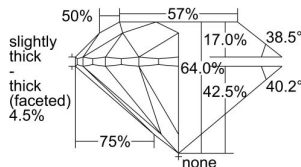

GIA®

FACSIMILE

GIA REPORT 1409128923

Verify this report at GIA.edu

GIA NATURAL DIAMOND DOSSIER®

September 30, 2021
GIA Report Number 1409128923
Shape and Cutting Style ..... Round Brilliant
Measurements ..... 5.53 - 5.60 x 3.56 mm

GRADING RESULTS

Carat Weight ..... 0.70 carat
Color Grade ..... K, Faint Brown
Clarity Grade S11
Cut Grade ..... Very Good

ADDITIONAL GRADING INFORMATION

Polish ..... Excellent
Symmetry ..... Very Good
Fluorescence ..... Medium Blue
Clarity Characteristics ..... Crystal
Inscription(s): GIA 1409128923

PROPORTIONS

Profile to actual proportions

GRADING SCALES

GIA COLOR SCALE	GIA CLARITY SCALE	GIA CUT SCALE	
D	FLAWLESS	EXCELLENT	
E	INTERNALLY FLAWLESS		
F		VVS₁	VERY GOOD
G	VVS₂		
H	VS₁	GOOD	
I	VS₂		
J	S1₁	FAIR	
K	S1₂		
L	I₁	POOR	
M	I₂		
N	I₃		
O			
P			
Q			
R			
S			
T			
U			
V			
W			
X			
Y			
Z