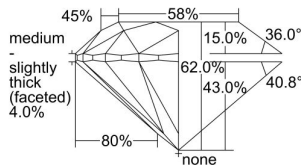

GIA®

FACSIMILE

GIA REPORT 1409292656

Verify this report at GIA.edu

GIA NATURAL DIAMOND DOSSIER®

September 08, 2021
GIA Report Number 1409292656
Shape and Cutting Style ..... Round Brilliant
Measurements ..... 3.63 - 3.66 x 2.26 mm

GRADING RESULTS

Carat Weight ..... 0.18 carat
Color Grade ..... D
Clarity Grade VVS2
Cut Grade ..... Excellent

ADDITIONAL GRADING INFORMATION

Polish ..... Excellent
Symmetry ..... Excellent
Fluorescence ..... Faint
Clarity Characteristics ..... Pinpoint, Indented Natural
Inscription(s): GIA 1409292656

PROPORTIONS

Profile to actual proportions

GRADING SCALES

GIA COLOR SCALE

COLORLESS	D
	E
	F
	G
	H
	I
	J
NEAR COLORLESS	K
	L
Faint	M
	N
	O
	P
Very Light	Q
	R
	S
	T
	U
	V
Light	W
	X
	Y
	Z

GIA CLARITY SCALE

FLAWLESS	VERY VERY SLIGHTLY INCLUDED	VVS₁	
			VVS₂
INTERNALLY FLAWLESS	VERY SLIGHTLY INCLUDED	VS₁	
		VS₂	
SLIGHTLY INCLUDED	SLIGHTLY INCLUDED	SI₁	
		SI₂	
INCLUDED	INCLUDED	I₁	
		I₂	
		I₃	

GIA CUT SCALE

EXCELLENT
VERY GOOD
GOOD
FAIR
POOR