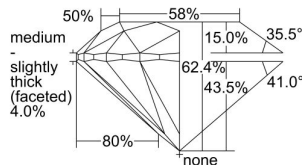

GIA®

FACSIMILE

GIA REPORT 1409315914

Verify this report at GIA.edu

GIA NATURAL DIAMOND DOSSIER®

September 08, 2021
GIA Report Number **1409315914**
Shape and Cutting Style ..... **Round Brilliant**
Measurements ..... **4.25 - 4.28 x 2.66 mm**

GRADING RESULTS

Carat Weight ..... **0.30 carat**
Color Grade ..... **E**
Clarity Grade **VS2**
Cut Grade ..... **Excellent**

ADDITIONAL GRADING INFORMATION

Polish ..... **Excellent**
Symmetry ..... **Excellent**
Fluorescence ..... **None**
Clarity Characteristics ..... **Cloud, Crystal**
Inscription(s): **GIA 1409315914**

PROPORTIONS

Profile to actual proportions

GRADING SCALES

GIA COLOR SCALE	GIA CLARITY SCALE	GIA CUT SCALE	
D	FLAWLESS	EXCELLENT	
E	INTERNALLY FLAWLESS		
F		VVS₁	VERY GOOD
G	VVS₂		
H	VS₁	GOOD	
I	VS₂		
J	SI₁	FAIR	
K	SI₂		
L	I₁	POOR	
M	I₂		
N	I₃		
O			
P			
Q			
R			
S			
T			
U			
V			
W			
X			
Y			
Z