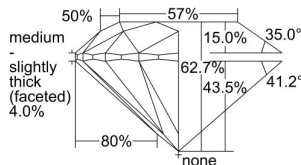

GIA®

FACSIMILE

GIA REPORT 1409374990

Verify this report at GIA.edu

GIA NATURAL DIAMOND DOSSIER®

May 17, 2022
GIA Report Number 1409374990
Shape and Cutting Style ..... Round Brilliant
Measurements ..... 4.28 - 4.31 x 2.69 mm

GRADING RESULTS

Carat Weight ..... 0.30 carat
Color Grade ..... D
Clarity Grade ..... Flawless
Cut Grade ..... Excellent

ADDITIONAL GRADING INFORMATION

Polish ..... Excellent
Symmetry ..... Excellent
Fluorescence ..... None
Clarity Characteristics ..... None
Inscription(s): GIA 1409374990

PROPORTIONS

Profile to actual proportions

GRADING SCALES

GIA COLOR SCALE	GIA CLARITY SCALE	GIA CUT SCALE	
D	FLAWLESS	EXCELLENT	
E	INTERNALLY FLAWLESS		
F		VVS₁	VERY GOOD
G	VVS₂		
H	VS₁	GOOD	
I	VS₂		
J	SI₁	FAIR	
K	SI₂		
L	I₁	POOR	
M	I₂		
N	I₃		
O			
P			
Q			
R			
S			
T			
U			
V			
W			
X			
Y			
Z