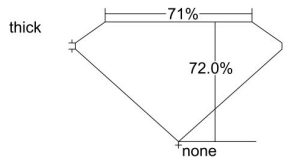

GIA®

FACSIMILE

GIA REPORT 1409452528

Verify this report at GIA.edu

GIA NATURAL DIAMOND DOSSIER®

September 21, 2021
GIA Report Number 1409452528
Shape and Cutting Style ..... Square Modified Brilliant
Measurements ..... 5.24 x 5.23 x 3.77 mm

GRADING RESULTS

Carat Weight ..... 0.90 carat
Color Grade ..... G
Clarity Grade SI1

ADDITIONAL GRADING INFORMATION

Polish ..... Excellent
Symmetry ..... Excellent
Fluorescence ..... None
Clarity Characteristics ..... Crystal
Inscription(s): GIA 1409452528

PROPORTIONS

Profile not to actual proportions

GRADING SCALES

GIA COLOR SCALE		GIA CLARITY SCALE			
COLORLESS	D	VERY VERY SLIGHTLY INCLUDED	FLAWLESS		
	E		INTERNALLY FLAWLESS		
	F	VERY SLIGHTLY INCLUDED	VVS₁		
	G		VVS₂		
	H		VS₁		
	NEAR COLORLESS	I	SLIGHTLY INCLUDED	VS₂	
		J		SI₁	
		FAINT	K	INCLUDED	SI₂
			L		I₁
			M		I₂
VERT LIGHT	N	LIGHT	I₃		
	O				
	P				
	Q				
	R