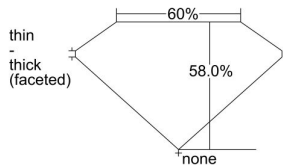

GIA®

FACSIMILE

GIA REPORT 1409672136

Verify this report at GIA.edu

GIA NATURAL DIAMOND DOSSIER®

October 05, 2021
GIA Report Number 1409672136
Shape and Cutting Style ..... Heart Brilliant
Measurements ..... 4.28 x 4.57 x 2.65 mm

GRADING RESULTS

Carat Weight ..... 0.29 carat
Color Grade ..... E
Clarity Grade S11

ADDITIONAL GRADING INFORMATION

Polish ..... Very Good
Symmetry ..... Good
Fluorescence ..... None
Clarity Characteristics.. Crystal, Cloud, Indented Natural, Feather
Inscription(s): GIA 1409672136

PROPORTIONS

Profile not to actual proportions

GRADING SCALES

GIA COLOR SCALE		GIA CLARITY SCALE			
COLORLESS	D	VERY VERY SLIGHTLY INCLUDED	FLAWLESS		
	E		INTERNALLY FLAWLESS		
	F	VERY SLIGHTLY INCLUDED	VVS₁		
	G		VVS₂		
	H		VS₁		
	NEAR COLORLESS	I	SLIGHTLY INCLUDED	VS₂	
		J		S1₁	
		FAINT	K	INCLUDED	S1₂
			L		I₁
			M		I₂
VERT LIGHT	N	LIGHT	I₃		
	O				
	P				
	Q				
	R