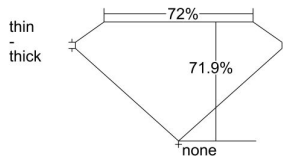

GIA®

FACSIMILE

GIA REPORT 1409718421

Verify this report at GIA.edu

GIA NATURAL DIAMOND DOSSIER®

October 07, 2021
GIA Report Number **1409718421**
Shape and Cutting Style ..... **Square Modified Brilliant**
Measurements ..... **3.80 x 3.72 x 2.68 mm**

GRADING RESULTS

Carat Weight ..... **0.30 carat**
Color Grade ..... **E**
Clarity Grade **VS1**

ADDITIONAL GRADING INFORMATION

Polish ..... **Excellent**
Symmetry ..... **Very Good**
Fluorescence ..... **None**
Clarity Characteristics ..... **Crystal**
Inscription(s): GIA 1409718421

PROPORTIONS

Profile not to actual proportions

GRADING SCALES

GIA COLOR SCALE		GIA CLARITY SCALE			
COLORLESS	D	VERY VERY SLIGHTLY INCLUDED	FLAWLESS		
	E		INTERNALLY FLAWLESS		
	F	VERY SLIGHTLY INCLUDED	VVS₁		
	G		VVS₂		
	H		VS₁		
	NEAR COLORLESS	I	SLIGHTLY INCLUDED	VS₂	
		J		SI₁	
		FAINT	K	INCLUDED	SI₂
			L		I₁
			M		I₂
VERT LIGHT	N	LIGHT	I₃		
	O				
	P				
	Q				
	R