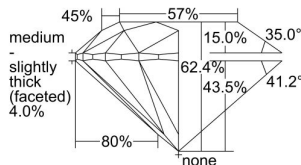

GIA®

FACSIMILE

GIA REPORT 1409797109

Verify this report at GIA.edu

GIA NATURAL DIAMOND DOSSIER®

October 21, 2021
GIA Report Number **1409797109**
Shape and Cutting Style ..... **Round Brilliant**
Measurements ..... **4.32 - 4.34 x 2.70 mm**

GRADING RESULTS

Carat Weight ..... **0.31 carat**
Color Grade ..... **E**
Clarity Grade **VS2**
Cut Grade ..... **Excellent**

ADDITIONAL GRADING INFORMATION

Polish ..... **Excellent**
Symmetry ..... **Excellent**
Fluorescence ..... **None**
Clarity Characteristics ..... **Cloud, Crystal**
Inscription(s): **GIA 1409797109**

PROPORTIONS

Profile to actual proportions

GRADING SCALES

GIA COLOR SCALE	GIA CLARITY SCALE	GIA CUT SCALE
D	FLAWLESS	EXCELLENT
E	FLAWLESS	
F	INTERNALLY FLAWLESS	VERY GOOD
G	FLAWLESS	
H	VVS₁	GOOD
I	VVS₂	
J	VS₁	FAIR
K	VS₂	
L	SI₁	POOR
M	SI₂	
N	I₁	
O	I₂	
P	I₃	
Q		
R		
S		
T		
U		
V		
W		
X		
Y		
Z