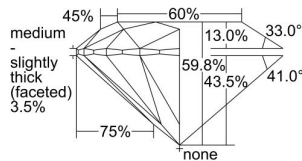

GIA®

FACSIMILE

GIA REPORT 1409799656

Verify this report at GIA.edu

GIA NATURAL DIAMOND DOSSIER®

October 11, 2021
GIA Report Number **1409799656**
Shape and Cutting Style ..... **Round Brilliant**
Measurements ..... **5.25 - 5.28 x 3.15 mm**

GRADING RESULTS

Carat Weight ..... **0.53 carat**
Color Grade ..... **F**
Clarity Grade **VS1**
Cut Grade ..... **Excellent**

ADDITIONAL GRADING INFORMATION

Polish ..... **Excellent**
Symmetry ..... **Excellent**
Fluorescence ..... **None**
Clarity Characteristics..... **Crystal, Needle**
Inscription(s): **GIA 1409799656**

PROPORTIONS

Profile to actual proportions

GRADING SCALES

GIA COLOR SCALE	GIA CLARITY SCALE	GIA CUT SCALE	
D	FLAWLESS	EXCELLENT	
E	INTERNALLY FLAWLESS		
F		VVS₁	VERY GOOD
G	VVS₂		
H	VS₁	GOOD	
I	VS₂		
J	SI₁	FAIR	
K	SI₂		
L	I₁	POOR	
M			
N			
O	I₂		
P			
Q	I₃		
R			
S			
T			
U			
V			
W			
X			
Y			
Z