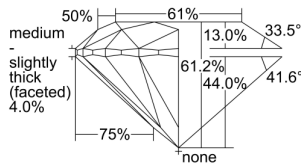

GIA®

FACSIMILE

GIA REPORT 1409805258

Verify this report at GIA.edu

GIA NATURAL DIAMOND DOSSIER®

November 15, 2021
GIA Report Number **1409805258**
Shape and Cutting Style ..... **Round Brilliant**
Measurements ..... **4.61 - 4.64 x 2.83 mm**

GRADING RESULTS

Carat Weight ..... **0.37 carat**
Color Grade ..... **G**
Clarity Grade **S12**
Cut Grade ..... **Excellent**

ADDITIONAL GRADING INFORMATION

Polish ..... **Excellent**
Symmetry ..... **Excellent**
Fluorescence ..... **Faint**
Clarity Characteristics ..... **Cloud**
Inscription(s): **GIA 1409805258**

PROPORTIONS

Profile to actual proportions

GRADING SCALES

GIA COLOR SCALE	GIA CLARITY SCALE	GIA CUT SCALE	
D	FLAWLESS	EXCELLENT	
E	INTERNALLY FLAWLESS		
F		VVS₁	VERY GOOD
G	VVS₂		
H	VS₁	GOOD	
I	VS₂		
J	S1₁	FAIR	
K	S1₂		
L	I₁	POOR	
M	I₂		
N	I₃		
O			
P			
Q			
R			
S			
T			
U			
V			
W			
X			
Y			
Z