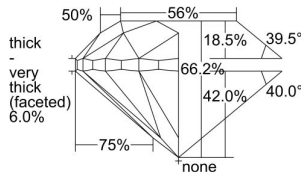

GIA®

FACSIMILE

GIA REPORT 1409857090

Verify this report at GIA.edu

GIA NATURAL DIAMOND DOSSIER®

November 16, 2021
GIA Report Number 1409857090
Shape and Cutting Style ..... Round Brilliant
Measurements ..... 4.83 - 4.90 x 3.22 mm

GRADING RESULTS

Carat Weight ..... 0.50 carat
Color Grade ..... G
Clarity Grade S11
Cut Grade ..... Good

ADDITIONAL GRADING INFORMATION

Polish ..... Very Good
Symmetry ..... Good
Fluorescence ..... None
Clarity Characteristics ..... Cloud, Crystal, Indented Natural
Inscription(s): GIA 1409857090

PROPORTIONS

GRADING SCALES

GIA COLOR SCALE	GIA CLARITY SCALE	GIA CUT SCALE	
D	FLAWLESS	EXCELLENT	
E	INTERNALLY FLAWLESS		
F		VVS₁	VERY GOOD
G	VVS₂		
H	VS₁	GOOD	
I	VS₂		
J	S1₁	FAIR	
K	S1₂		
L	I₁	POOR	
M	I₂		
N	I₃		
O			
P			
Q			
R			
S			
T			
U			
V			
W			
X			
Y			
Z