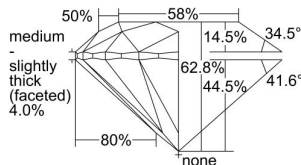

GIA®

FACSIMILE

GIA REPORT 1409993420

Verify this report at GIA.edu

GIA NATURAL DIAMOND DOSSIER®

October 28, 2021
GIA Report Number 1409993420
Shape and Cutting Style ..... Round Brilliant
Measurements ..... 5.27 - 5.31 x 3.32 mm

GRADING RESULTS

Carat Weight ..... 0.57 carat
Color Grade ..... D
Clarity Grade ..... Flawless
Cut Grade ..... Excellent

ADDITIONAL GRADING INFORMATION

Polish ..... Excellent
Symmetry ..... Excellent
Fluorescence ..... None
Clarity Characteristics ..... None
Inscription(s): GIA 1409993420

PROPORTIONS

Profile to actual proportions