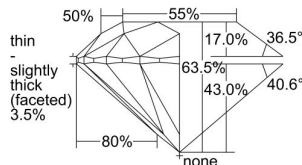

GIA®

FACSIMILE

GIA REPORT

1413114753

Verify this report at GIA.edu

GIA NATURAL DIAMOND DOSSIER®

November 15, 2021
GIA Report Number 1413114753
Shape and Cutting Style ..... Round Brilliant
Measurements ..... 5.83 - 5.92 x 3.73 mm

GRADING RESULTS

Carat Weight ..... 0.80 carat
Color Grade ..... E
Clarity Grade S11
Cut Grade ..... Excellent

ADDITIONAL GRADING INFORMATION

Polish ..... Excellent
Symmetry ..... Very Good
Fluorescence ..... None
Clarity Characteristics ..... Cloud, Feather
Inscription(s): GIA 1413114753

PROPORTIONS

Profile to actual proportions