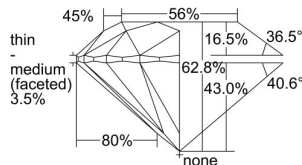

GIA®

FACSIMILE

GIA REPORT 1413129021

Verify this report at GIA.edu

GIA NATURAL DIAMOND DOSSIER®

November 03, 2021
GIA Report Number 1413129021
Shape and Cutting Style ..... Round Brilliant
Measurements ..... 5.64 - 5.68 x 3.56 mm

GRADING RESULTS

Carat Weight ..... 0.70 carat
Color Grade ..... F
Clarity Grade VVS2
Cut Grade ..... Excellent

ADDITIONAL GRADING INFORMATION

Polish ..... Excellent
Symmetry ..... Excellent
Fluorescence ..... Faint
Clarity Characteristics..... Pinpoint, Needle, Feather
Inscription(s): GIA 1413129021

PROPORTIONS

Profile to actual proportions