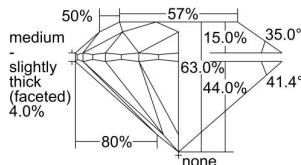

GIA®

FACSIMILE

GIA REPORT 1413253298

Verify this report at GIA.edu

GIA NATURAL DIAMOND DOSSIER®

November 12, 2021
GIA Report Number 1413253298
Shape and Cutting Style ..... Round Brilliant
Measurements ..... 4.26 - 4.28 x 2.69 mm

GRADING RESULTS

Carat Weight ..... 0.30 carat
Color Grade ..... H
Clarity Grade VS1
Cut Grade ..... Excellent

ADDITIONAL GRADING INFORMATION

Polish ..... Excellent
Symmetry ..... Very Good
Fluorescence ..... None
Clarity Characteristics..Crystal, Cloud, Indented Natural, Pinpoint
Inscription(s): GIA 1413253298

PROPORTIONS

Profile to actual proportions

GRADING SCALES

GIA COLOR SCALE	GIA CLARITY SCALE	GIA CUT SCALE
COLOURLESS	FLAWLESS	EXCELLENT
D	FLAWLESS	
E	FLAWLESS	VERY GOOD
F	FLAWLESS	
G	FLAWLESS	
H	FLAWLESS	
I	VVS₁	GOOD
J	VVS₂	
K	VS₁	FAIR
L	VS₂	
M	SI₁	
N	SI₂	POOR
O	I₁	
P	I₂	
Q	I₃	
R		
S		
T		
U		
V		
W		
X		
Y		
Z