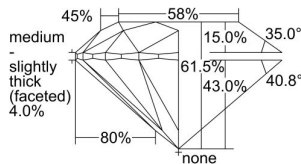

GIA®

FACSIMILE

GIA REPORT

1413427242

Verify this report at GIA.edu

GIA NATURAL DIAMOND DOSSIER®

November 30, 2021
GIA Report Number 1413427242
Shape and Cutting Style ..... Round Brilliant
Measurements ..... 3.73 - 3.75 x 2.30 mm

GRADING RESULTS

Carat Weight ..... 0.20 carat
Color Grade ..... D
Clarity Grade VVS1
Cut Grade ..... Excellent

ADDITIONAL GRADING INFORMATION

Polish ..... Excellent
Symmetry ..... Excellent
Fluorescence ..... Faint
Clarity Characteristics ..... Pinpoint, Surface Graining
Inscription(s): GIA 1413427242

PROPORTIONS

Profile to actual proportions

GRADING SCALES

GIA COLOR SCALE

COLORLESS	D
	E
	F
	G
	H
	I
	J
NEAR COLORLESS	K
	L
FAIN	M
	N
	O
	P
VERY LIGHT	Q
	R
	S
	T
	U
	V
	W
	X
	Y
LIGHT	Z

GIA CLARITY SCALE

FLAWLESS	INTERNAL FLAWLESS	
		FLAWLESS
VERY VERY SLIGHTLY INCLUDED	VVS₁	
	VVS₂	
VERY SLIGHTLY INCLUDED	VS₁	
	VS₂	
SLIGHTLY INCLUDED	SI₁	
	SI₂	
INCLUDED	I₁	
	I₂	
	I₃	

GIA CUT SCALE

EXCELLENT
VERY GOOD
GOOD
FAIR
POOR