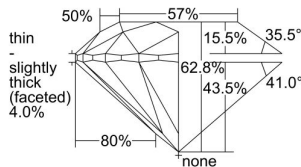

GIA®

FACSIMILE

GIA REPORT

1413477290

Verify this report at GIA.edu

GIA NATURAL DIAMOND DOSSIER®

November 30, 2021
GIA Report Number 1413477290
Shape and Cutting Style ..... Round Brilliant
Measurements ..... 4.77 - 4.78 x 3.00 mm

GRADING RESULTS

Carat Weight ..... 0.42 carat
Color Grade ..... G
Clarity Grade S11
Cut Grade ..... Excellent

ADDITIONAL GRADING INFORMATION

Polish ..... Excellent
Symmetry ..... Excellent
Fluorescence ..... None
Clarity Characteristics ..... Cloud
Inscription(s): GIA 1413477290

PROPORTIONS

Profile to actual proportions

GRADING SCALES

GIA COLOR SCALE

COLORESS	D
	E
	F
	G
	H
	I
	J
NEAR COLORESS	K
	L
Faint	M
	N
	O
	P
Very Light	Q
	R
	S
	T
	U
	V
Light	W
	X
	Y
	Z

GIA CLARITY SCALE

FLAWLESS	VERY VERY SLIGHTLY INCLUDED	VVS₁	
			VVS₂
INTERNALLY FLAWLESS	VERY SLIGHTLY INCLUDED	VS₁	
		VS₂	
SLIGHTLY INCLUDED	SLIGHTLY INCLUDED	S1₁	
		S1₂	
INCLUDED	INCLUDED	I₁	
		I₂	
		I₃	

GIA CUT SCALE

EXCELLENT	VERY GOOD	GOOD	FAIR	POOR