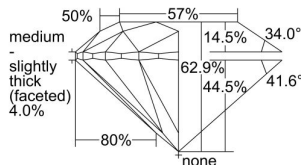

GIA®

FACSIMILE

GIA REPORT

1413545438

Verify this report at GIA.edu

GIA NATURAL DIAMOND DOSSIER®

December 06, 2021
GIA Report Number 1413545438
Shape and Cutting Style ..... Round Brilliant
Measurements ..... 4.72 - 4.75 x 2.98 mm

GRADING RESULTS

Carat Weight ..... 0.41 carat
Color Grade ..... D
Clarity Grade VS1
Cut Grade ..... Excellent

ADDITIONAL GRADING INFORMATION

Polish ..... Excellent
Symmetry ..... Excellent
Fluorescence ..... Faint
Clarity Characteristics ..... Crystal, Pinpoint
Inscription(s): GIA 1413545438

PROPORTIONS

Profile to actual proportions

GRADING SCALES

GIA COLOR SCALE

COLORLESS	D
	E
	F
	G
	H
	I
	J
NEAR COLORLESS	K
	L
	M
	N
	O
	P
	R
	S
	T
	U
	V
	W
	X
	Y
LIGHT	Z

GIA CLARITY SCALE

FLAWLESS	VERY VERY SLIGHTLY INCLUDED	VS₁	VS₂	VS₁	SI₁	SI₂	I₁	I₂	I₃	
										FLAWLESS
INTERNALLY FLAWLESS	VERY SLIGHTLY INCLUDED	VS₁	VS₂	VS₁	SI₁	SI₂	I₁	I₂	I₃	

GIA CUT SCALE

EXCELLENT
VERY GOOD
GOOD
FAIR
POOR