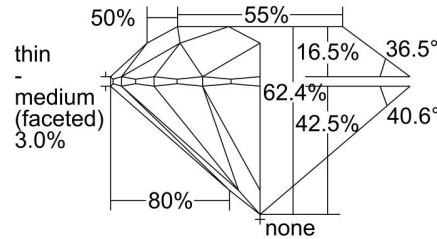

**GIA NATURAL DIAMOND GRADING REPORT**

 December 11, 2021  
 GIA Report Number ..... 1413576920  
 Shape and Cutting Style ..... Round Brilliant  
 Measurements ..... 6.41 - 6.43 x 4.01 mm

**GRADING RESULTS**

 Carat Weight ..... 1.01 carat  
 Color Grade ..... E  
 Clarity Grade ..... SI1  
 Cut Grade ..... Excellent

**ADDITIONAL GRADING INFORMATION**

 Polish ..... Excellent  
 Symmetry ..... Excellent  
 Fluorescence ..... Faint  
 Inscription(s): GIA 1413576920  
**Comments:** Pinpoints are not shown.

**PROPORTIONS**

Profile to actual proportions

**CLARITY CHARACTERISTICS**

**KEY TO SYMBOLS\***

- Crystal
- ◐ Cavity
- ~ Feather

\* Red symbols denote internal characteristics (inclusions). Green or black symbols denote external characteristics (blemishes). Diagram is an approximate representation of the diamond, and symbols shown indicate type, position, and approximate size of clarity characteristics. All clarity characteristics may not be shown. Details of finish are not shown.