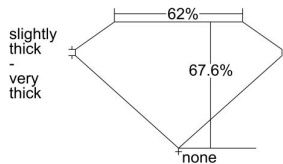

GIA®

FACSIMILE

GIA REPORT 1413673523

Verify this report at GIA.edu

GIA NATURAL DIAMOND DOSSIER®

December 17, 2021
GIA Report Number 1413673523
Shape and Cutting Style ..... Emerald Cut
Measurements ..... 5.84 x 4.29 x 2.90 mm

GRADING RESULTS

Carat Weight ..... 0.71 carat
Color Grade ..... G
Clarity Grade VS2

ADDITIONAL GRADING INFORMATION

Polish ..... Excellent
Symmetry ..... Excellent
Fluorescence ..... Faint
Clarity Characteristics ..... Crystal
Inscription(s): GIA 1413673523

PROPORTIONS

Profile not to actual proportions

GRADING SCALES

GIA COLOR SCALE		GIA CLARITY SCALE			
COLORLESS	D	VERY VERY SLIGHTLY INCLUDED	FLAWLESS		
	E		INTERNALLY FLAWLESS		
	F		VVS₁		
	NEAR COLORLESS	G	VERY SLIGHTLY INCLUDED	VVS₂	
		H		VS₁	
		FAINT	I	SLIGHTLY INCLUDED	VS₂
			J		SI₁
	K		SI₂		
	LIGHT		L	INCLUDED	I₁
			M		I₂
N			I₃		
O					
P					
Q					
R