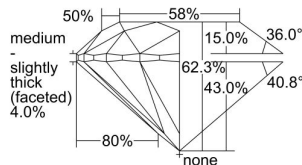

GIA®

FACSIMILE

GIA REPORT

1413721464

Verify this report at GIA.edu

GIA NATURAL DIAMOND DOSSIER®

December 20, 2021
GIA Report Number 1413721464
Shape and Cutting Style ..... Round Brilliant
Measurements ..... 4.37 - 4.39 x 2.73 mm

GRADING RESULTS

Carat Weight ..... 0.32 carat
Color Grade ..... G
Clarity Grade S11
Cut Grade ..... Excellent

ADDITIONAL GRADING INFORMATION

Polish ..... Excellent
Symmetry ..... Excellent
Fluorescence ..... None
Clarity Characteristics ..... Crystal, Cloud
Inscription(s): GIA 1413721464

PROPORTIONS

Profile to actual proportions

GRADING SCALES

GIA COLOR SCALE

COLORLESS	D
	E
	F
	G
	H
	I
	J
NEAR COLORLESS	K
	L
	M
	N
	O
	P
	Q
	R
	S
	T
	U
	V
	W
	X
	Y
	Z

GIA CLARITY SCALE

FLAWLESS	VERY VERY SLIGHTLY INCLUDED	VVS₁	VVS₂	VS₁	VS₂	S1₁	S1₂	I₁	I₂	I₃	
											INTERNALLY FLAWLESS

GIA CUT SCALE

EXCELLENT
VERY GOOD
GOOD
FAIR
POOR