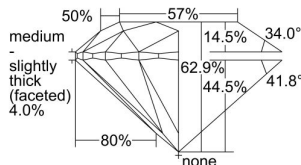

GIA®

FACSIMILE

GIA REPORT

1413733293

Verify this report at GIA.edu

GIA NATURAL DIAMOND DOSSIER®

December 21, 2021
GIA Report Number 1413733293
Shape and Cutting Style ..... Round Brilliant
Measurements ..... 5.05 - 5.08 x 3.19 mm

GRADING RESULTS

Carat Weight ..... 0.50 carat
Color Grade ..... E
Clarity Grade VS1
Cut Grade ..... Excellent

ADDITIONAL GRADING INFORMATION

Polish ..... Excellent
Symmetry ..... Excellent
Fluorescence ..... Medium Blue
Clarity Characteristics..... Crystal, Feather, Pinpoint
Inscription(s): GIA 1413733293

PROPORTIONS

GRADING SCALES

GIA COLOR SCALE

COLORESS	D
	E
	F
	G
	H
	I
	J
NEAR COLORESS	K
	L
FAIN	M
	N
	O
	P
	R
	S
	T
	U
	V
	W
	X
	Y
LIGHT	Z

GIA CLARITY SCALE

VERY VERY SLIGHTLY INCLUDED	FLAWLESS
	INTERNALLY FLAWLESS
VERY SLIGHTLY INCLUDED	VVS₁
	VVS₂
SLIGHTLY INCLUDED	VS₁
	VS₂
INCLUDED	SI₁
	SI₂
	I₁
	I₂
	I₃

GIA CUT SCALE

EXCELLENT
VERY GOOD
GOOD
FAIR
POOR