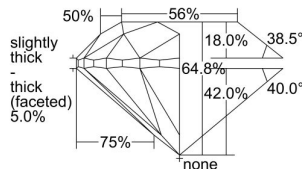

GIA®

FACSIMILE

GIA REPORT

1413796876

Verify this report at GIA.edu

GIA NATURAL DIAMOND DOSSIER®

January 18, 2022
GIA Report Number 1413796876
Shape and Cutting Style ..... Round Brilliant
Measurements ..... 5.48 - 5.55 x 3.57 mm

GRADING RESULTS

Carat Weight ..... 0.70 carat
Color Grade ..... G
Clarity Grade VVS1
Cut Grade ..... Very Good

ADDITIONAL GRADING INFORMATION

Polish ..... Excellent
Symmetry ..... Very Good
Fluorescence ..... Medium Blue
Clarity Characteristics..... Feather, Cavity, Indented Natural, Chip
Inscription(s): GIA 1413796876

PROPORTIONS

Profile to actual proportions

GRADING SCALES

GIA COLOR SCALE

COLORESS	D
	E
	F
	G
	H
	I
	J
NEAR COLORESS	K
	L
Faint	M
	N
	O
	P
VERY LIGHT	Q
	R
	S
	T
	U
	V
	W
	X
	Y
LIGHT	Z

GIA CLARITY SCALE

VERY VERY SLIGHTLY INCLUDED	FLAWLESS
	INTERNALLY FLAWLESS
VERY SLIGHTLY INCLUDED	VVS₁
	VVS₂
SLIGHTLY INCLUDED	VS₁
	VS₂
INCLUDED	SI₁
	SI₂
	I₁
	I₂
	I₃

GIA CUT SCALE

EXCELLENT
VERY GOOD
GOOD
FAIR
POOR