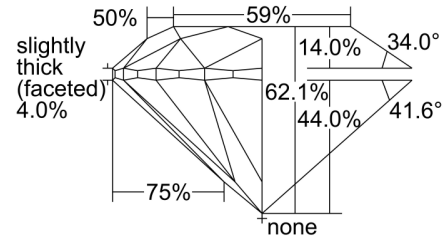

GIA NATURAL DIAMOND GRADING REPORT

December 29, 2021

GIA Report Number 1413819071

Shape and Cutting Style Round Brilliant

Measurements 6.41 - 6.45 x 3.99 mm

GRADING RESULTS

Carat Weight 1.02 carat

Color Grade H

Profile to actual proportions

CLARITY CHARACTERISTICS

KEY TO SYMBOLS*
 Feather

* Red symbols denote internal characteristics (inclusions). Green or black symbols denote external characteristics (blemishes). Diagram is an approximate representation of the diamond, and symbols shown indicate type, position, and approximate size of clarity characteristics. All clarity characteristics may not be shown. Details of finish are not shown.