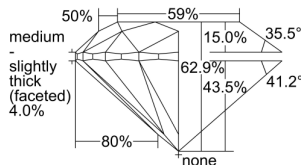

GIA®

FACSIMILE

GIA REPORT 1413819486

Verify this report at GIA.edu

GIA NATURAL DIAMOND DOSSIER®

December 29, 2021
GIA Report Number 1413819486
Shape and Cutting Style ..... Round Brilliant
Measurements ..... 5.61 - 5.66 x 3.54 mm

GRADING RESULTS

Carat Weight ..... 0.70 carat
Color Grade ..... F
Clarity Grade VS1
Cut Grade ..... Excellent

ADDITIONAL GRADING INFORMATION

Polish ..... Excellent
Symmetry ..... Very Good
Fluorescence ..... None
Clarity Characteristics: Crystal, Cloud, Pinpoint, Indented Natural
Inspection(s): GIA 1413819486

PROPORTIONS

Profile to actual proportions

GRADING SCALES

GIA COLOR SCALE	GIA CLARITY SCALE	GIA CUT SCALE	
D	FLAWLESS	EXCELLENT	
E	INTERNALLY FLAWLESS		
F		VVS₁	VERY GOOD
G	VVS₂		
H	VS₁	GOOD	
I	VS₂		
J	SI₁	FAIR	
K	SI₂		
L	I₁	POOR	
M	I₂		
N	I₃		
O			
P			
Q			
R			
S			
T			
U			
V			
W			
X			
Y			
Z