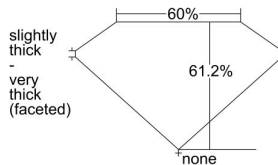

GIA®

FACSIMILE

GIA REPORT 1413872482

Verify this report at GIA.edu

GIA NATURAL DIAMOND DOSSIER®

January 03, 2022
GIA Report Number 1413872482
Shape and Cutting Style ..... Heart Brilliant
Measurements ..... 3.73 x 4.55 x 2.79 mm

GRADING RESULTS

Carat Weight ..... 0.30 carat
Color Grade ..... D
Clarity Grade SI1

ADDITIONAL GRADING INFORMATION

Polish ..... Excellent
Symmetry ..... Good
Fluorescence ..... None
Clarity Characteristics ..... Cloud
Inscription(s): GIA 1413872482

PROPORTIONS

Profile not to actual proportions

GRADING SCALES

GIA COLOR SCALE		GIA CLARITY SCALE	
COLORLESS	D	VERY VERY SLIGHTLY SLIGHTLY INCLUDED	FLAWLESS
	E		INTERNALLY FLAWLESS
	F		VVS₁
	G		VVS₂
	H		VS₁
	I		VS₂
	J		SI₁
	K		SI₂
	L		I₁
	M		I₂
NEAR COLORLESS	N	SLIGHTLY INCLUDED	I₃
	O		
	P		
	Q		
FAINT	R	INCLUDED	
	S		
	T		
	U		
VERT LIGHT	V		
	W		
	X		
	Y		
LIGHT	Z