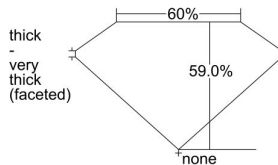

GIA®

FACSIMILE

GIA REPORT 1415037827

Verify this report at GIA.edu

GIA NATURAL DIAMOND DOSSIER®

December 07, 2021
GIA Report Number 1415037827
Shape and Cutting Style ..... Oval Brilliant
Measurements ..... 7.46 x 5.55 x 3.28 mm

GRADING RESULTS

Carat Weight ..... 0.90 carat
Color Grade ..... K
Clarity Grade SI1

ADDITIONAL GRADING INFORMATION

Polish ..... Very Good
Symmetry ..... Very Good
Fluorescence ..... Medium Blue
Clarity Characteristics..... Twinning Wisp, Cloud, Crystal
Inscription(s): GIA 1415037827

PROPORTIONS

Profile not to actual proportions

GRADING SCALES

GIA COLOR SCALE		GIA CLARITY SCALE			
COLORLESS	D	VERY VERY SLIGHTLY INCLUDED	FLAWLESS		
	E		INTERNALLY FLAWLESS		
	F	VERY SLIGHTLY INCLUDED	VVS₁		
	G		VVS₂		
	H		VS₁		
	NEAR COLORLESS	I	SLIGHTLY INCLUDED	VS₂	
		J		SI₁	
		FAINT	K	INCLUDED	SI₂
			L		I₁
			M		I₂
VERT LIGHT	N	LIGHT	I₃		
	O				
	P				
	Q				
	R