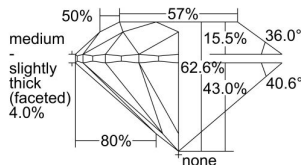

GIA®

FACSIMILE

GIA REPORT 1415122811

Verify this report at GIA.edu

GIA NATURAL DIAMOND DOSSIER®

December 14, 2021
GIA Report Number 1415122811
Shape and Cutting Style ..... Round Brilliant
Measurements ..... 4.46 - 4.47 x 2.79 mm

GRADING RESULTS

Carat Weight ..... 0.34 carat
Color Grade ..... F
Clarity Grade ..... Internally Flawless
Cut Grade ..... Excellent

ADDITIONAL GRADING INFORMATION

Polish ..... Excellent
Symmetry ..... Excellent
Fluorescence ..... None
Clarity Characteristics ..... Minor Details of Polish
Inscription(s): GIA 1415122811

PROPORTIONS

Profile to actual proportions

GRADING SCALES

GIA COLOR SCALE

COLOREDNESS	D
	E
	F
	G
	H
	I
	J
NEAR COLORLESS	K
	L
Faint	M
	N
	O
	P
	Q
Very Light	R
	S
	T
	U
	V
	W
	X
	Y
Light	Z

GIA CLARITY SCALE

VERY VERY SLIGHTLY INCLUDED	FLAWLESS
	INTERNALLY FLAWLESS
VERY SLIGHTLY INCLUDED	VVS₁
	VVS₂
SLIGHTLY INCLUDED	VS₁
	VS₂
INCLUDED	SI₁
	SI₂
INCLUDED	I₁
	I₂
	I₃

GIA CUT SCALE

EXCELLENT	VERY GOOD	GOOD	FAIR	POOR