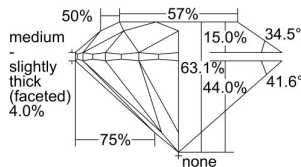

GIA®

FACSIMILE

GIA REPORT

1415267072

Verify this report at GIA.edu

GIA NATURAL DIAMOND DOSSIER®

November 16, 2021
GIA Report Number **1415267072**
Shape and Cutting Style ..... **Round Brilliant**
Measurements ..... **3.92 - 3.94 x 2.48 mm**

GRADING RESULTS

Carat Weight ..... **0.23 carat**
Color Grade ..... **G**
Clarity Grade **VVS1**
Cut Grade ..... **Excellent**

ADDITIONAL GRADING INFORMATION

Polish ..... **Excellent**
Symmetry ..... **Excellent**
Fluorescence ..... **Faint**
Clarity Characteristics ..... **Pinpoint**
Inscription(s): **GIA 1415267072**

PROPORTIONS

Profile to actual proportions

GRADING SCALES

GIA COLOR SCALE	GIA CLARITY SCALE	GIA CUT SCALE	
D	FLAWLESS	EXCELLENT	
E	INTERNALLY FLAWLESS		
F		VVS₁	VERY GOOD
G	VVS₂		
H	VS₁	GOOD	
I	VS₂		
J	SI₁	FAIR	
K	SI₂		
L	I₁	POOR	
M			
N			
O	I₂		
P			
Q	I₃		
R			
S			
T			
U			
V			
W			
X			
Y			
Z