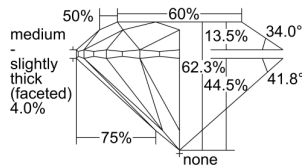

GIA®

FACSIMILE

GIA REPORT

1415326331

Verify this report at GIA.edu

GIA NATURAL DIAMOND DOSSIER®

November 19, 2021
GIA Report Number 1415326331
Shape and Cutting Style ..... Round Brilliant
Measurements ..... 3.69 - 3.71 x 2.30 mm

GRADING RESULTS

Carat Weight ..... 0.19 carat
Color Grade ..... E
Clarity Grade VVS1
Cut Grade ..... Excellent

ADDITIONAL GRADING INFORMATION

Polish ..... Excellent
Symmetry ..... Excellent
Fluorescence ..... None
Clarity Characteristics.... Cloud, Feather, Manufacturing Remnant
Inscription(s): GIA 1415326331

PROPORTIONS

Profile to actual proportions