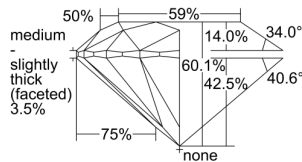

GIA®

FACSIMILE

GIA REPORT

1415404493

Verify this report at GIA.edu

GIA NATURAL DIAMOND DOSSIER®

November 25, 2021
GIA Report Number 1415404493
Shape and Cutting Style ..... Round Brilliant
Measurements ..... 4.94 - 4.98 x 2.99 mm

GRADING RESULTS

Carat Weight ..... 0.45 carat
Color Grade ..... F
Clarity Grade VS2
Cut Grade ..... Excellent

ADDITIONAL GRADING INFORMATION

Polish ..... Excellent
Symmetry ..... Excellent
Fluorescence ..... Faint
Clarity Characteristics ..... Crystal
Inscription(s): GIA 1415404493

PROPORTIONS

Profile to actual proportions

GRADING SCALES

GIA COLOR SCALE

COLORED	D
	E
	F
	G
	H
	I
	J
	K
	L
	M
	N
	O
	P
	R
	S
	T
	U
	V
	W
	X
	Y
	Z

GIA CLARITY SCALE

FLAWLESS	FLAWLESS	
		EXCELLENT
INTERNALLY FLAWLESS	VVS₁	
		VERY GOOD
VVS₂	VS₁	
		GOOD
VS₂	SI₁	
		SI₂
I₁	FAIR	
		I₂
I₃	POOR	

GIA CUT SCALE

EXCELLENT	
	VERY GOOD
GOOD	
FAIR	
POOR