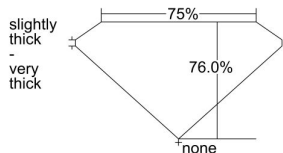

GIA®

FACSIMILE

GIA REPORT 1415449932

Verify this report at GIA.edu

GIA NATURAL DIAMOND DOSSIER®

December 01, 2021
GIA Report Number 1415449932
Shape and Cutting Style ..... Square Modified Brilliant
Measurements ..... 3.78 x 3.61 x 2.75 mm

GRADING RESULTS

Carat Weight ..... 0.30 carat
Color Grade ..... D
Clarity Grade SI1

ADDITIONAL GRADING INFORMATION

Polish ..... Very Good
Symmetry ..... Very Good
Fluorescence ..... None
Clarity Characteristics ..... Crystal
Inscription(s): GIA 1415449932

PROPORTIONS

Profile not to actual proportions

GRADING SCALES

GIA COLOR SCALE		GIA CLARITY SCALE			
COLORLESS	D	VERY VERY SLIGHTLY INCLUDED	FLAWLESS		
	E		INTERNALLY FLAWLESS		
	F	VERY SLIGHTLY INCLUDED	VVS₁		
	G		VVS₂		
	H		VS₁		
	NEAR COLORLESS	I	SLIGHTLY INCLUDED	VS₂	
		J		SI₁	
		FAINT	K	INCLUDED	SI₂
			L		I₁
			M		I₂
VERT LIGHT	N	LIGHT	I₃		
	O				
	P				
	Q				
	R