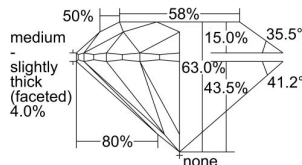

GIA®

FACSIMILE

GIA REPORT

1415489886

Verify this report at GIA.edu

GIA NATURAL DIAMOND DOSSIER®

December 02, 2021
GIA Report Number 1415489886
Shape and Cutting Style ..... Round Brilliant
Measurements ..... 4.76 - 4.79 x 3.01 mm

GRADING RESULTS

Carat Weight ..... 0.42 carat
Color Grade ..... G
Clarity Grade VVS1
Cut Grade ..... Excellent

ADDITIONAL GRADING INFORMATION

Polish ..... Excellent
Symmetry ..... Excellent
Fluorescence ..... Faint
Clarity Characteristics ..... Pinpoint, Indented Natural
Inscription(s): GIA 1415489886

PROPORTIONS

Profile to actual proportions

GRADING SCALES

GIA COLOR SCALE

COLORED	D
	E
	F
	G
	H
	I
	J
NEAR COLORLESS	K
	L
	M
	N
	O
	P
	R
	S
	T
	U
	V
	W
	X
	Y
LIGHT	Z

GIA CLARITY SCALE

VERY VERY SLIGHTLY INCLUDED	FLAWLESS
	INTERNALLY FLAWLESS
VERY SLIGHTLY INCLUDED	VVS₁
	VVS₂
SLIGHTLY INCLUDED	VS₁
	VS₂
INCLUDED	SI₁
	SI₂
	I₁
	I₂
	I₃

GIA CUT SCALE

EXCELLENT
VERY GOOD
GOOD
FAIR
POOR