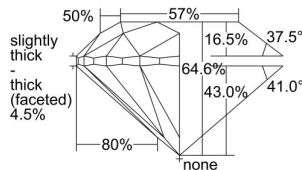

GIA®

FACSIMILE

GIA REPORT 1415492539

Verify this report at GIA.edu

GIA NATURAL DIAMOND DOSSIER®

December 04, 2021
GIA Report Number 1415492539
Shape and Cutting Style ..... Round Brilliant
Measurements ..... 6.00 - 6.07 x 3.90 mm

GRADING RESULTS

Carat Weight ..... 0.90 carat
Color Grade ..... K
Clarity Grade VS1
Cut Grade ..... Very Good

ADDITIONAL GRADING INFORMATION

Polish ..... Excellent
Symmetry ..... Very Good
Fluorescence ..... Medium Blue
Clarity Characteristics ..... Crystal, Pinpoint
Inscription(s): GIA 1415492539

PROPORTIONS

Profile to actual proportions

GRADING SCALES

GIA COLOR SCALE	GIA CLARITY SCALE	GIA CUT SCALE
COLOURLESS	FLAWLESS	EXCELLENT
D	INTERNALLY FLAWLESS	
E	VVS₁	VERY GOOD
F		
G	VS₁	GOOD
H		
I	SI₁	FAIR
J		
K	I₁	POOR
L		
M	I₂	
N	I₃	
O		
P		
Q		
R		
S		
T		
U		
V		
W		
X		
Y		
Z