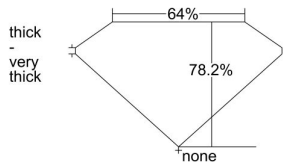

GIA®

FACSIMILE

GIA REPORT 1415554471

Verify this report at GIA.edu

GIA NATURAL DIAMOND DOSSIER®

December 09, 2021
GIA Report Number 1415554471
Shape and Cutting Style ..... Square Modified Brilliant
Measurements ..... 4.45 x 4.31 x 3.37 mm

GRADING RESULTS

Carat Weight ..... 0.55 carat
Color Grade ..... E
Clarity Grade SI1

ADDITIONAL GRADING INFORMATION

Polish ..... Excellent
Symmetry ..... Very Good
Fluorescence ..... None
Clarity Characteristics ..... Crystal, Cloud, Feather
Inspection(s): GIA 1415554471

PROPORTIONS

Profile not to actual proportions

GRADING SCALES

GIA COLOR SCALE		GIA CLARITY SCALE	
COLORLESS	D	VERY VERY SLIGHTLY INCLUDED	FLAWLESS
	E		INTERNALLY FLAWLESS
	F		VVS₁
	G		VVS₂
	H		VS₁
	I		VS₂
	J		SI₁
	K		SI₂
	L		I₁
	M		I₂
NEAR COLORLESS	N	SLIGHTLY INCLUDED	I₃
	O		
	P		
	Q		
FAINT	R		
	S		
	T		
	U		
VERT LIGHT	V		
	W		
	X		
	Y		
LIGHT	Z