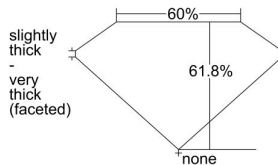

GIA®

FACSIMILE

GIA REPORT 1415582877

Verify this report at GIA.edu

GIA NATURAL DIAMOND DOSSIER®

December 15, 2021
GIA Report Number 1415582877
Shape and Cutting Style ..... Oval Brilliant
Measurements ..... 7.13 x 5.35 x 3.31 mm

GRADING RESULTS

Carat Weight ..... 0.80 carat
Color Grade ..... F
Clarity Grade S11

ADDITIONAL GRADING INFORMATION

Polish ..... Excellent
Symmetry ..... Very Good
Fluorescence ..... None
Clarity Characteristics ..... Crystal, Cloud, Knot
Inscription(s): GIA 1415582877

PROPORTIONS

Profile not to actual proportions

GRADING SCALES

GIA COLOR SCALE		GIA CLARITY SCALE			
COLORLESS	D	VERY VERY SLIGHTLY INCLUDED	FLAWLESS		
	E		INTERNALLY FLAWLESS		
	F	VERY SLIGHTLY INCLUDED	VVS₁		
	G		VVS₂		
	H		VS₁		
	NEAR COLORLESS	I	SLIGHTLY INCLUDED	VS₂	
		J		S1₁	
		FAINT	K	INCLUDED	S1₂
			L		I₁
			M		I₂
VERT LIGHT	N	INCLUDED	I₃		
	O				
	P				
	Q				
	R				
	S				
	T				
LIGHT	U				
	V				
	W				
	X				
Y					
Z