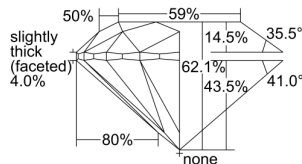

GIA®

FACSIMILE

GIA REPORT

1415598769

Verify this report at GIA.edu

GIA NATURAL DIAMOND DOSSIER®

December 10, 2021
GIA Report Number 1415598769
Shape and Cutting Style ..... Round Brilliant
Measurements ..... 5.67 - 5.70 x 3.53 mm

GRADING RESULTS

Carat Weight ..... 0.71 carat
Color Grade ..... E
Clarity Grade S11
Cut Grade ..... Excellent

ADDITIONAL GRADING INFORMATION

Polish ..... Excellent
Symmetry ..... Excellent
Fluorescence ..... Medium Blue
Clarity Characteristics ..... Crystal, Cloud, Feather
Inscription(s): GIA 1415598769

PROPORTIONS

Profile to actual proportions

GRADING SCALES

GIA COLOR SCALE

COLORESS	D
	E
	F
	G
	H
	I
	J
NEAR COLORESS	K
	L
Faint	M
	N
	O
	P
	R
	S
	T
	U
	V
	W
	X
	Y
Light	Z

GIA CLARITY SCALE

VERY VERY SLIGHTLY INCLUDED	FLAWLESS
	INTERNALLY FLAWLESS
VERY SLIGHTLY INCLUDED	VVS₁
	VVS₂
SLIGHTLY INCLUDED	VS₁
	VS₂
INCLUDED	I₁
	I₂
	I₃

GIA CUT SCALE

EXCELLENT
VERY GOOD
GOOD
FAIR
POOR