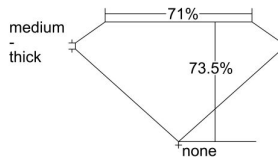

GIA®

FACSIMILE

GIA REPORT 1415688123

Verify this report at GIA.edu

GIA NATURAL DIAMOND DOSSIER®

December 17, 2021
GIA Report Number 1415688123
Shape and Cutting Style ..... Square Modified Brilliant
Measurements ..... 4.33 x 4.31 x 3.17 mm

GRADING RESULTS

Carat Weight ..... 0.51 carat
Color Grade ..... E
Clarity Grade VS1

ADDITIONAL GRADING INFORMATION

Polish ..... Excellent
Symmetry ..... Very Good
Fluorescence ..... None
Clarity Characteristics ..... Cloud, Needle, Pinpoint
Inspection(s): GIA 1415688123

PROPORTIONS

Profile not to actual proportions

GRADING SCALES

GIA COLOR SCALE		GIA CLARITY SCALE			
COLORLESS	D	VERY VERY SLIGHTLY INCLUDED	FLAWLESS		
	E		INTERNALLY FLAWLESS		
	F		VVS₁		
	NEAR COLORLESS	G	VERY SLIGHTLY INCLUDED	VVS₂	
		H		VS₁	
		FAINT	I	SLIGHTLY INCLUDED	VS₂
			J		SI₁
			K	SI₂	
	LIGHT	L	INCLUDED	I₁	
		M		I₂	
N		I₃			
O					
P					
Q					
R