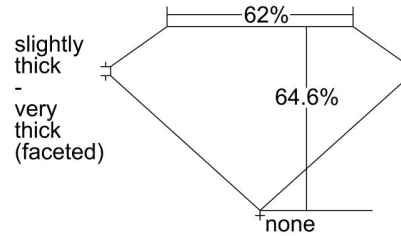

GIA NATURAL DIAMOND GRADING REPORT

December 21, 2021
 GIA Report Number 1415701743
 Shape and Cutting Style Pear Brilliant
 Measurements 11.52 x 7.82 x 5.06 mm

GRADING RESULTS

Carat Weight 3.00 carat
 Color Grade I
 Clarity Grade VS1

ADDITIONAL GRADING INFORMATION

Polish Excellent
 Symmetry Very Good
 Fluorescence Strong Blue
 Inscription(s): GIA 1415701743

PROPORTIONS

Profile not to actual proportions

CLARITY CHARACTERISTICS

KEY TO SYMBOLS*

- Indented Natural
- Cavity
- Natural

* Red symbols denote internal characteristics (inclusions). Green or black symbols denote external characteristics (blemishes). Diagram is an approximate representation of the diamond, and symbols shown indicate type, position, and approximate size of clarity characteristics. All clarity characteristics may not be shown. Details of finish are not shown.