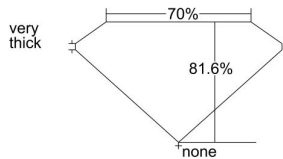

GIA®

FACSIMILE

GIA REPORT 1417119712

Verify this report at GIA.edu

GIA NATURAL DIAMOND DOSSIER®

December 03, 2021
GIA Report Number 1417119712
Shape and Cutting Style ..... **Square Modified Brilliant**
Measurements ..... **4.81 x 4.79 x 3.91 mm**

GRADING RESULTS

Carat Weight ..... **0.80 carat**
Color Grade ..... **G**
Clarity Grade **VS2**

ADDITIONAL GRADING INFORMATION

Polish ..... **Excellent**
Symmetry ..... **Good**
Fluorescence ..... **None**
Clarity Characteristics..... **Cloud, Crystal**
Inscription(s): GIA 1417119712

PROPORTIONS

Profile not to actual proportions

GRADING SCALES

GIA COLOR SCALE		GIA CLARITY SCALE			
COLORLESS	D	VERY VERY SLIGHTLY INCLUDED	FLAWLESS		
	E		INTERNALLY FLAWLESS		
	F	VERY SLIGHTLY INCLUDED	VVS₁		
	G		VVS₂		
	H		VS₁		
	NEAR COLORLESS	I	SLIGHTLY INCLUDED	VS₂	
		J		SI₁	
		FAINT	K	INCLUDED	SI₂
			L		I₁
			M		I₂
VERT LIGHT	N	LIGHT	I₃		
	O				
	P				
	Q				
	R