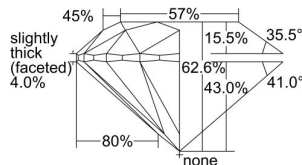

GIA®

FACSIMILE

GIA REPORT

1417304924

Verify this report at GIA.edu

GIA NATURAL DIAMOND DOSSIER®

December 27, 2021
GIA Report Number 1417304924
Shape and Cutting Style ..... Round Brilliant
Measurements ..... 4.08 - 4.11 x 2.57 mm

GRADING RESULTS

Carat Weight ..... 0.26 carat
Color Grade ..... D
Clarity Grade ..... Internally Flawless
Cut Grade ..... Excellent

ADDITIONAL GRADING INFORMATION

Polish ..... Excellent
Symmetry ..... Excellent
Fluorescence ..... Medium Blue
Clarity Characteristics ..... Minor Details of Polish
Inscription(s): GIA 1417304924

PROPORTIONS

Profile to actual proportions