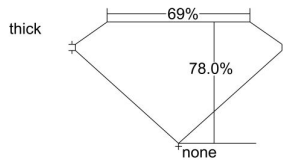

GIA®

FACSIMILE

GIA REPORT 1417398036

Verify this report at GIA.edu

GIA NATURAL DIAMOND DOSSIER®

November 30, 2021
GIA Report Number 1417398036
Shape and Cutting Style ..... Square Modified Brilliant
Measurements ..... 4.18 x 4.14 x 3.23 mm

GRADING RESULTS

Carat Weight ..... 0.51 carat
Color Grade L
Clarity Grade SI1

ADDITIONAL GRADING INFORMATION

Polish ..... Good
Symmetry ..... Good
Fluorescence ..... None
Clarity Characteristics ..... Crystal
Inscription(s): GIA 1417398036

PROPORTIONS

Profile not to actual proportions

GRADING SCALES

GIA COLOR SCALE		GIA CLARITY SCALE			
COLORLESS	D	VERY VERY SLIGHTLY INCLUDED	FLAWLESS		
	E		INTERNALLY FLAWLESS		
	F		VVS₁		
	NEAR COLORLESS	G	VERY SLIGHTLY INCLUDED	VVS₂	
		H		VS₁	
		FAINT	I	SLIGHTLY INCLUDED	VS₂
			J		SI₁
			K	SI₂	
	LIGHT	L	INCLUDED	I₁	
		M		I₂	
N		I₃			
O					
P					
Q					
R					
S					
T					
U					
V					
W					
X					
Y					
Z