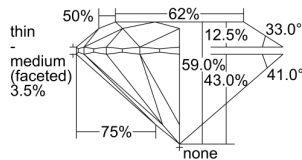

GIA®

FACSIMILE

GIA REPORT

1417434421

Verify this report at GIA.edu

GIA NATURAL DIAMOND DOSSIER®

November 25, 2021
GIA Report Number 1417434421
Shape and Cutting Style ..... Round Brilliant
Measurements ..... 4.46 - 4.49 x 2.64 mm

GRADING RESULTS

Carat Weight ..... 0.32 carat
Color Grade ..... D
Clarity Grade S11
Cut Grade ..... Excellent

ADDITIONAL GRADING INFORMATION

Polish ..... Excellent
Symmetry ..... Excellent
Fluorescence ..... None
Clarity Characteristics ..... Cloud, Crystal
Inscription(s): GIA 1417434421

PROPORTIONS

Profile to actual proportions

GRADING SCALES

GIA COLOR SCALE	GIA CLARITY SCALE	GIA CUT SCALE	
D	FLAWLESS	EXCELLENT	
E	INTERNALLY FLAWLESS		
F		VVS₁	VERY GOOD
G	VVS₂		
H	VS₁	GOOD	
I	VS₂		
J	S1₁	FAIR	
K	S1₂		
L	I₁	POOR	
M	I₂		
N	I₃		
O			
P			
Q			
R			
S			
T			
U			
V			
W			
X			
Y			
Z