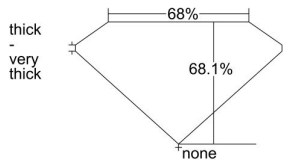

GIA®

FACSIMILE

GIA REPORT 1417714874

Verify this report at GIA.edu

GIA NATURAL DIAMOND DOSSIER®

December 22, 2021
GIA Report Number 1417714874
Shape and Cutting Style ..... **Cut-Cornered Rectangular Modified Brilliant**
Measurements ..... 5.96 x 4.61 x 3.14 mm

GRADING RESULTS

Carat Weight ..... 0.71 carat
Color Grade ..... F
Clarity Grade S11

ADDITIONAL GRADING INFORMATION

Polish ..... Excellent
Symmetry ..... Excellent
Fluorescence ..... None
Clarity Characteristics ..... Crystal, Cloud
Inscription(s): GIA 1417714874

PROPORTIONS

Profile not to actual proportions

GRADING SCALES

GIA COLOR SCALE		GIA CLARITY SCALE			
COLORLESS	D	VERY VERY SLIGHTLY INCLUDED	FLAWLESS		
	E		INTERNALLY FLAWLESS		
	F	VERY SLIGHTLY INCLUDED	VVS₁		
	G		VVS₂		
	H		VS₁		
	NEAR COLORLESS	I	SLIGHTLY INCLUDED	VS₂	
		J		S1₁	
		FAINT	K	INCLUDED	S1₂
			L		I₁
			M		I₂
VERT LIGHT	N	LIGHT	I₃		
	O				
	P				
	Q				
	R				
	S				
	T