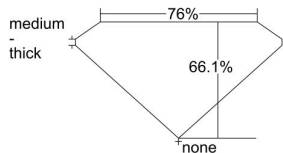

GIA®

FACSIMILE

GIA REPORT 1417790913

Verify this report at GIA.edu

GIA NATURAL DIAMOND DOSSIER®

December 24, 2021
GIA Report Number 1417790913
Shape and Cutting Style ..... Square Modified Brilliant
Measurements ..... 4.52 x 4.43 x 2.93 mm

GRADING RESULTS

Carat Weight ..... 0.50 carat
Color Grade ..... E
Clarity Grade VS1

ADDITIONAL GRADING INFORMATION

Polish ..... Excellent
Symmetry ..... Good
Fluorescence ..... None
Clarity Characteristics ..... Feather, Pinpoint
Inscription(s): GIA 1417790913

PROPORTIONS

Profile not to actual proportions

GRADING SCALES

GIA COLOR SCALE		GIA CLARITY SCALE			
COLORLESS	D	VERY VERY SLIGHTLY INCLUDED	FLAWLESS		
	E		INTERNALLY FLAWLESS		
	F	VERY SLIGHTLY INCLUDED	VVS₁		
	G		VVS₂		
	H		VS₁		
	NEAR COLORLESS	I	SLIGHTLY INCLUDED	VS₂	
		J		SI₁	
		FAINT	K	INCLUDED	SI₂
			L		I₁
			M		I₂
VERT LIGHT	N	LIGHT	I₃		
	O				
	P				
	Q				
	R				
	S				
	T				
LIGHT	U				
	V				
	W				
	X				
Y					
Z