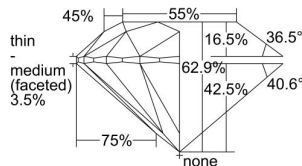

GIA®

FACSIMILE

GIA REPORT

1417984381

Verify this report at GIA.edu

GIA NATURAL DIAMOND DOSSIER®

January 17, 2022
GIA Report Number **1417984381**
Shape and Cutting Style ..... **Round Brilliant**
Measurements ..... **4.28 - 4.31 x 2.71 mm**

GRADING RESULTS

Carat Weight ..... **0.31 carat**
Color Grade ..... **L**
Clarity Grade ..... **Internally Flawless**
Cut Grade ..... **Excellent**

ADDITIONAL GRADING INFORMATION

Polish ..... **Excellent**
Symmetry ..... **Excellent**
Fluorescence ..... **Faint**
Clarity Characteristics..... **Minor Details of Polish**
Inscription(s): **GIA 1417984381**

PROPORTIONS

Profile to actual proportions

GRADING SCALES

GIA COLOR SCALE

COLOREDNESS	D
	E
	F
	G
	H
	I
	J
NEAR COLORLESS	K
	L
	M
	N
	O
	P
	Q
	R
	S
	T
	U
	V
	W
	X
	Y
	Z

GIA CLARITY SCALE

VERY VERY SLIGHTLY INCLUDED	FLAWLESS
	INTERNALLY FLAWLESS
VERY SLIGHTLY INCLUDED	VVS₁
	VVS₂
SLIGHTLY INCLUDED	VS₁
	VS₂
INCLUDED	SI₁
	SI₂
	I₁
	I₂
	I₃

GIA CUT SCALE

EXCELLENT	
VERY GOOD	
GOOD	
FAIR	
POOR