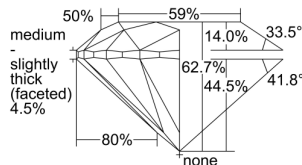

GIA®

FACSIMILE

GIA REPORT

1418006328

Verify this report at GIA.edu

GIA NATURAL DIAMOND DOSSIER®

November 29, 2021
GIA Report Number 1418006328
Shape and Cutting Style ..... Round Brilliant
Measurements ..... 5.04 - 5.07 x 3.17 mm

GRADING RESULTS

Carat Weight ..... 0.50 carat
Color Grade I
Clarity Grade S11
Cut Grade ..... Excellent

ADDITIONAL GRADING INFORMATION

Polish ..... Excellent
Symmetry ..... Excellent
Fluorescence ..... Medium Blue
Clarity Characteristics ..... Crystal, Cloud
Inscription(s): GIA 1418006328

PROPORTIONS

Profile to actual proportions

GRADING SCALES

GIA COLOR SCALE

COLORLESS	D
	E
	F
	G
	H
	I
	J
NEAR COLORLESS	K
	L
Faint	M
	N
	O
	P
Very Light	Q
	R
	S
	T
	U
	V
Light	W
	X
	Y
	Z

GIA CLARITY SCALE

FLAWLESS	INTERNAL FLAWLESS	
		FLAWLESS
VERY VERY SLIGHTLY INCLUDED	VVS₁	
	VVS₂	
VERY SLIGHTLY INCLUDED	VS₁	
	VS₂	
SLIGHTLY INCLUDED	SI₁	
	SI₂	
INCLUDED	I₁	
	I₂	
	I₃	

GIA CUT SCALE

EXCELLENT
VERY GOOD
GOOD
FAIR
POOR