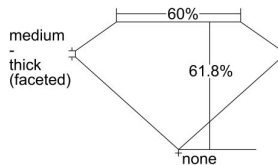

GIA®

FACSIMILE

GIA REPORT 1418193240

Verify this report at GIA.edu

GIA NATURAL DIAMOND DOSSIER®

November 11, 2021
GIA Report Number 1418193240
Shape and Cutting Style ..... Pear Brilliant
Measurements ..... 8.02 x 5.41 x 3.34 mm

GRADING RESULTS

Carat Weight ..... 0.90 carat
Color Grade ..... G
Clarity Grade SI1

ADDITIONAL GRADING INFORMATION

Polish ..... Very Good
Symmetry ..... Very Good
Fluorescence ..... None
Clarity Characteristics ..... Crystal
Inscription(s): GIA 1418193240

PROPORTIONS

Profile not to actual proportions

GRADING SCALES

GIA COLOR SCALE		GIA CLARITY SCALE	
COLORLESS	D	VERY VERY SLIGHTLY INCLUDED	FLAWLESS
	E		INTERNALLY FLAWLESS
	F		VVS₁
	G		VVS₂
	H		VS₁
	I		VS₂
	J		SI₁
	K		SI₂
	L		I₁
	M		I₂
NEAR COLORLESS	N	SLIGHTLY INCLUDED	I₃
	O		
	P		
	Q		
FAINT	R		
	S		
	T		
	U		
VERY LIGHT	V		
	W		
	X		
	Y		
LIGHT	Z